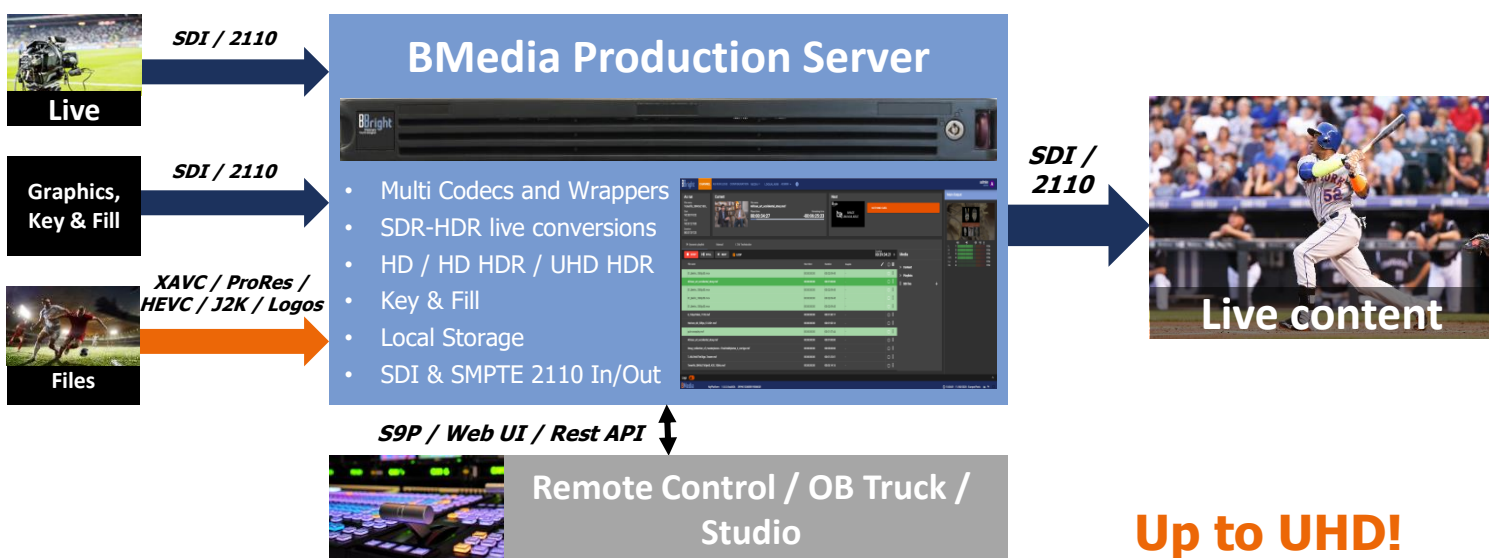

■ Highlights

- ✓ HD / HD HDR / UHD HDR
- ✓ SDR/HDR Conversions
- ✓ Local Storage
- ✓ Main & Secondary outputs
- ✓ SDI & SMPTE 2110 inputs and outputs
- ✓ S9P, Web UI & Rest API Controls
- ✓ Multi-Codec and Multi-Wrapper file support
- ✓ Key & Fill

■ Audio:

- ✓ Up to 16 Audio Channels
- ✓ AAC/HE-AAC/MPEG1 LayerII decoding
- ✓ Dolby DD / DD+ / DD+JOC / E decoding

■ HDR:

- ✓ HLG / HDR10 / SL-HDR1 / SL-HDR2
- ✓ Technicolor ITM SDR / HDR live conversion

■ Graphics:

- ✓ 4 layers, still logos (.png, .tga, .tiff, .gif, .flv, .targa, .html5)
- ✓ Built-in UHD Keyer

■ Closed Captions & Subtitles:

- ✓ Live CC and DVB Sub (Control A & Newfor)

■ Inputs:

- ✓ SDI up to UHD (Quad 3G-SDI)
- ✓ SMPTE 2110 (-20/-30/-31/-40) up to UHD (25Gb NIC)

■ Outputs:

- ✓ SDI up to UHD (Quad 3G-SDI)
- ✓ SMPTE 2110 (-20/-30/-31/-40) up to UHD (25Gb NIC)
- ✓ Genlock (SDI) & PTP Support (2110)

■ Controls:

- ✓ S9P over RS422 or IP
- ✓ Web UI
- ✓ Dynamic playlist
- ✓ Rest API