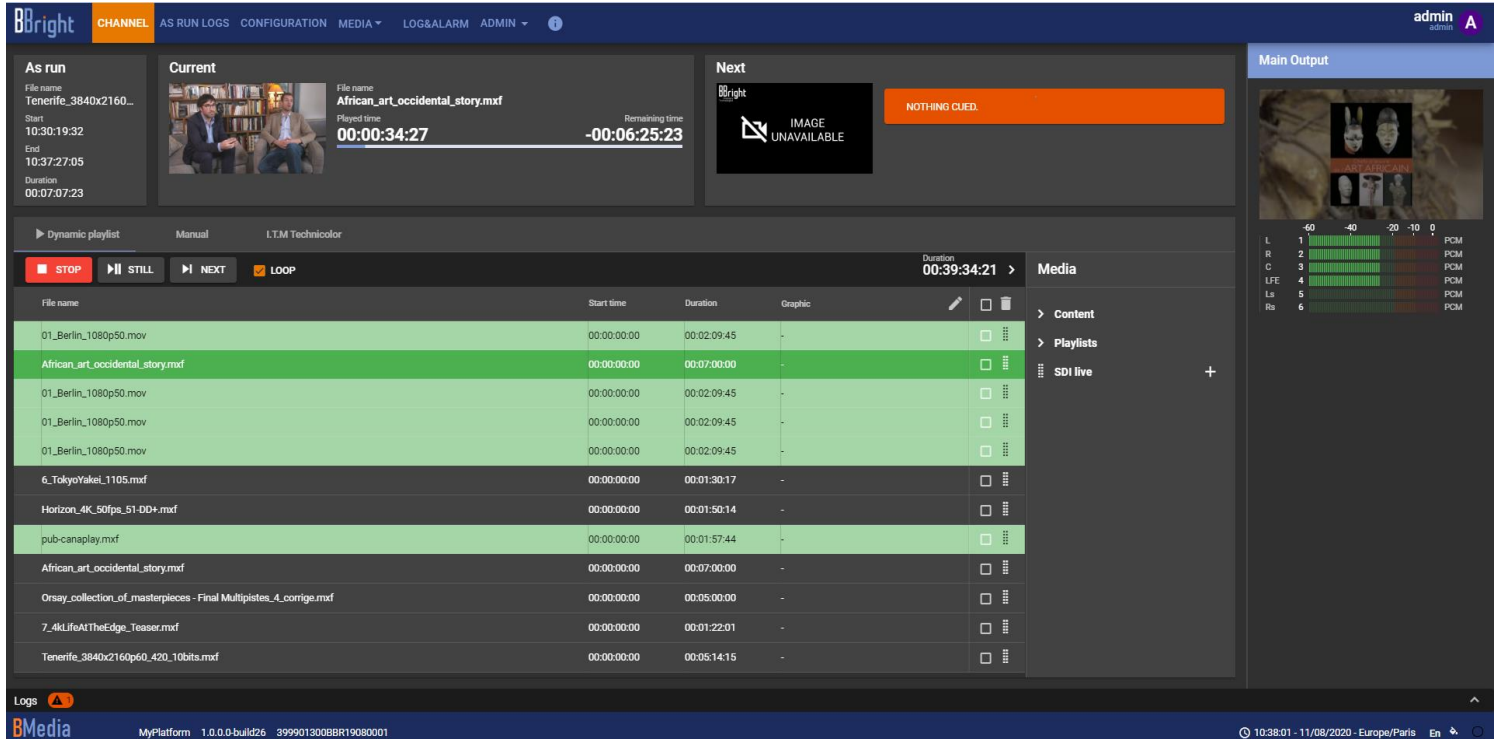

Markets and Use Cases

- ✓ 4K Live Events
- ✓ 1080p HDR Live Productions
- ✓ HDR productions with mix of SDR / HDR feeds
- ✓ 4K Studios

User Interface

Ordering Options

Type	Reference	Description	Compatibility	
Appliances	BPS_1RU	UHD Media Server, Support for XAVC / ProRes / AVC, 1RU (up to 3 IO options), 7TB of Raid5 Storage	X	
	BPS_2RU	UHD Media Server, Support for XAVC / ProRes / AVC, 2RU (up to 5 IO options), 13TB of Raid5 Storage		X
Hardware Options	BPS_4x3GSDI	4x3GSDI input or output option	X	X
	BPS_4x3GSDI_KEYER	4x3GSDI input/output option with builtin keyer - Easy integration with third party channel branding system (HD or UHD)	X	X
	BPS_8x3GSDI	8x3GSDI input or output option	X	X
	BPS_2110	SMPTE 2110 Dual SFP 25Gbits/s option (up to 2 UHD in / 2 UHD out)	X	X
	BPS_10GSFP	Dual SFP NIC / 10Gbits/s	X	X
Software Options	BPS_HD	Support video up to HD (720p/1080i) SDR	X	X
	BPS_HD+	Support video up to HD (1080p) HDR	X	X
	BPS_UHD	Support video up to UHD HDR	X	X
	BPS_PLAYLIST	Dynamic playlist control	X	X
	BPS_S9P	Sony 9 Pin Slave Option (RS422+IP)	X	X
	BPS_LIVE_B_IN	Live baseband input option (up to 1x UHD)	X	X
	BPS_DOLBY_AUDIO	Dolby DD / DD+ / Atmos / E / AC4 decoding option	X	X
	BPS_LOGO	Logo insertion - Up to four layers of logo	X	X
	BPS_UPSCALE	HD to UHD upscaling	X	X
BPS_HDRCONV_TECH	Live SDR/HDR or HDR/SDR cross conversion	X	X