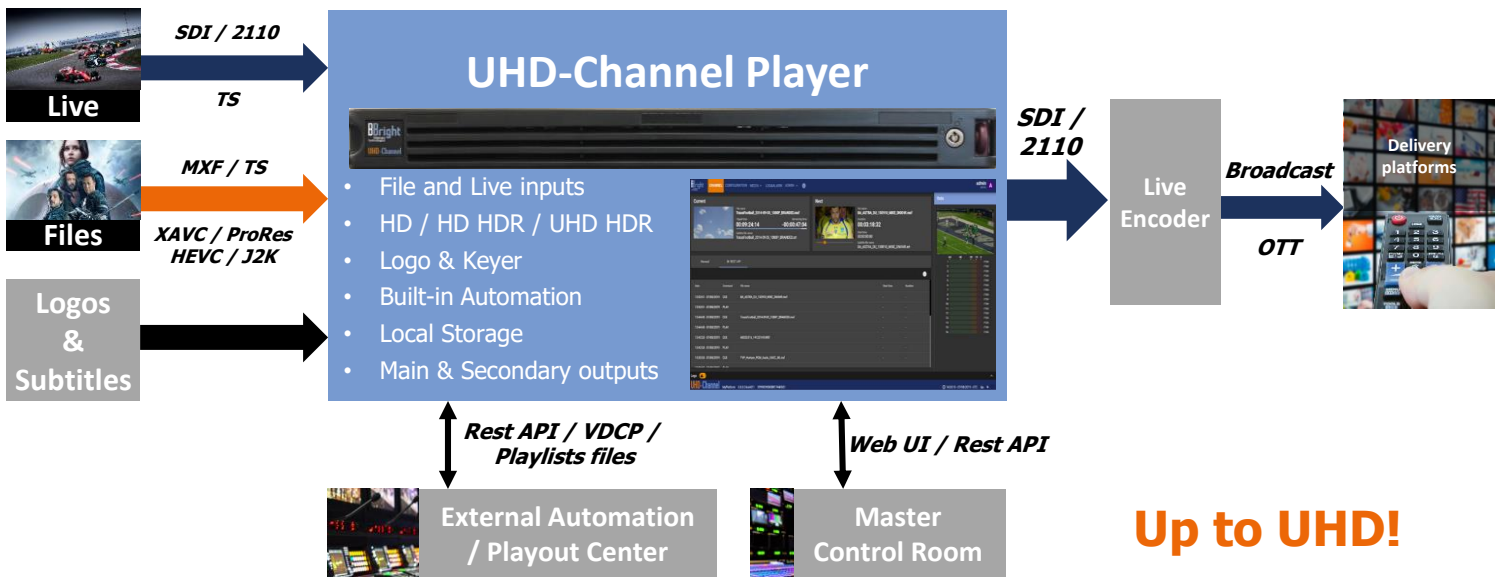

### Highlights

- ✓ Multi Codec File Player, up to UHD
- ✓ Live Baseband Input
- ✓ Live Compressed Input
- ✓ SDI and SMPTE2110 support, up to UHD
- ✓ SDR <-> HDR Live Conversion
- ✓ Logo & Keyer
- ✓ Built in & External Automation
- ✓ Local Storage

#### Audio:

- ✓ Up to 16 Audio Channels
- ✓ AAC/HE-AAC/MPEG1 LayerII decoding
- ✓ Dolby DD / DD+ / DD+JOC / E decoding

#### Inputs:

- ✓ SDI up to UHD (Quad 3G-SDI)
- ✓ SMPTE 2110 (-20/-30/-31/-40) up to UHD (25Gb NIC)
- ✓ Compressed input (TS over IP)

## User Interface

The screenshot displays the UHD-Channel interface with the following components:

- Navigation:** CHANNEL, CONFIGURATION, MEDIA, LOG&ALARM, ADMIN.
- Current Content:** TexasFootball\_2014-09-05\_1080P\_BRANDED.mxf, Played time: 00:09:24:14, Remaining time: -00:00:47:04.
- Next Content:** BA\_ASTRADU\_150910\_MIXE\_DNXHR.mxf, Duration: 00:03:18:32, Start time: 00:00:00:00.
- Channel Status:** A small video preview of a soccer field with a channel status table below it.
- Channel Status Table:**